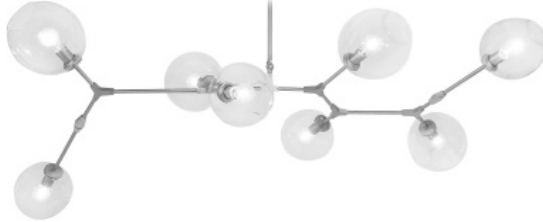

AVE

L I G H T I N G

Item#: HF8088-CH

Featuring hand-blown asymmetrical glass globes mounted on adjustable arms, our Fairfax Collection embodies the unusually diverse melting pot that is the coolest street in Los Angeles.

Matte Chrome
21.75"H x 82.25"L x 32"W
68.5" OAH
8-60 Watt A-19 Base 120 Volt

Canopy Size: 1.5" H X 5.5"L

INCLUDED:
1-6" Down Rod
1-10" Down Rod
1-14" Down Rod
1-18" Down Rod
1-Hook Included for
Semi-Flush Mount

Min. Length: 68"L
Min. Hanging Height: 28"H

Glass Size:
(4) 8"x8"
(4) 9"x9"

COMPANY NAME:
DATE:
PROJECT NAME:
LOCATION:
APPROVED BY:
PRODUCT ITEM CODE: HF8088-CH

AVE

L I G H T I N G

www.AvenueLighting.com (800) 798-0409 Info@AvenueLighting.com