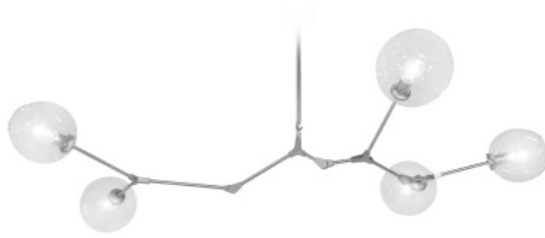

AVE

L I G H T I N G

Item#: HF8085-CH

Featuring hand-blown asymmetrical glass globes mounted on adjustable arms, our Fairfax Collection embodies the unusually diverse melting pot that is the coolest street in Los Angeles.

Matte Chrome
24"H x 66"L x 34"W
5-60 Watt A-19 Base 120 Volt
Featuring Adjustable Knuckles

Canopy Size: 1.5" H X 5.5"L

INCLUDED:
1-6" Down Rod
1-10" Down Rod
1-14" Down Rod
1-18" Down Rod
1-Hook Included for
Semi-Flush Mount

Glass Size:
(2) Approx. 8"x8"
(3) Approx. 9"x9"

COMPANY NAME:
DATE:
PROJECT NAME:
LOCATION:
APPROVED BY:
PRODUCT ITEM CODE: HF8085-CH

AVE

L I G H T I N G