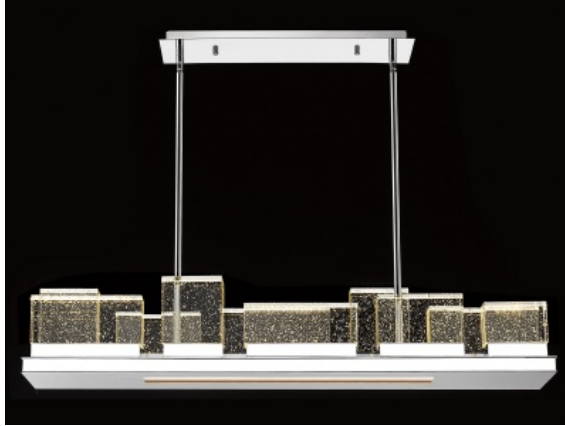

AVE

L I G H T I N G

Item#: HF3005-PN

Polished Nickel
42"L x 8" W x 8" H
OAH- 47"
Canopy Dimensions- 16"L x 4.5"W x .5"H
LED 96W 120V 8400lm 3000K
Dimmable AC LED CHIP
Includes LED Downlight

COMPANY NAME:
DATE:
PROJECT NAME:
LOCATION:
APPROVED BY:
PRODUCT ITEM CODE: HF3005-PN